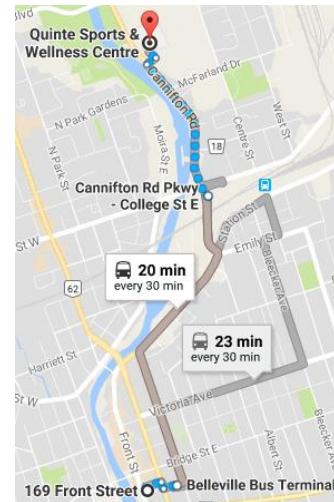

# Belleville - Google Transit Instructions

1: Open Google Maps - <https://www.google.ca/maps>

2: Zoom into Belleville or Search Belleville ON

click the

3: Open the Directions Icon

OR

4: With the Direction window open

click the Transit Icon

(3<sup>rd</sup> from left)

5: Enter your starting point and destination

in the spaces provided

6: Google provides available transit routes and departures for the

next half hour. The Routes are also shown on the Map

Click [DETAILS](#) for your preferred route and time

Leave now OPTIONS

Send directions to your phone

Route	Time	Duration
10:57 AM - 11:17 AM	11:00 AM from Belleville Bus Terminal	20 min
C462.50 $\times$ 17 min every 30 min		
<a href="#">DETAILS</a>		
10:57 AM - 11:20 AM		23 min

Timeline:

- 11:00 AM Belleville Bus Terminal
- 11:03 AM Cannifton Rd Pkwy - College St E
- 11:17 AM Quinte Sports & Wellness Centre

7: You can also open the [SCHEDULE EXPLORER](#)

It provides information for your route throughout the day,